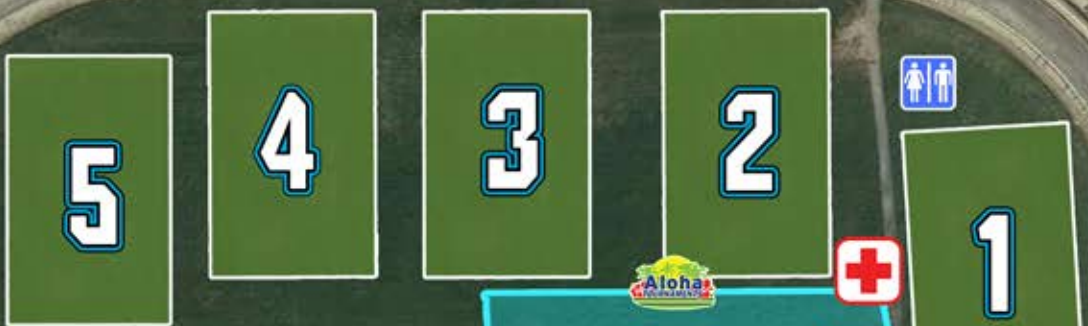

Maryland State Fairgrounds

2200 York Rd 🌸 Timonium, MD 21093

York Rd

York Rd

P

P

- Information
- Tiki Village
- Parking
- No Parking
- Field Access
- Restrooms
- Athletic Trainers

Timonium Rd Entrance