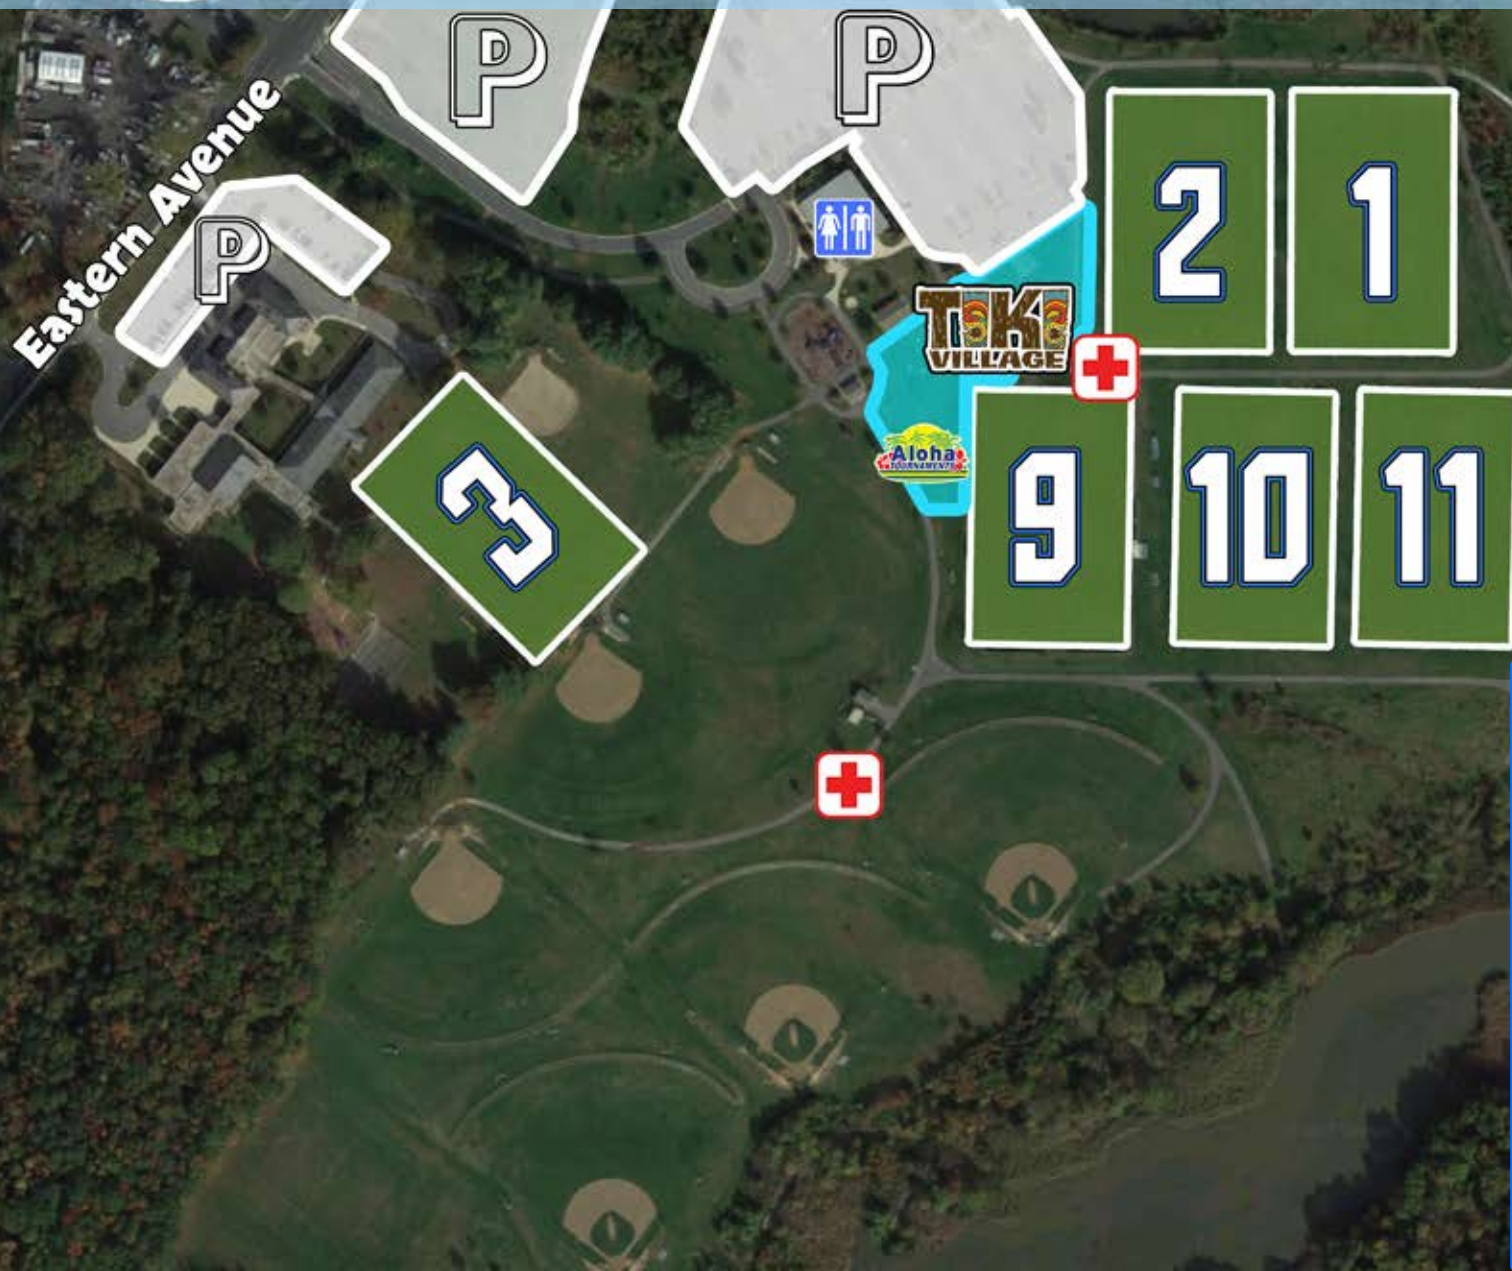

Eastern Regional Park

11723 Eastern Ave 🌿 Middle River, MD 21220

-  - Information
-  - Tiki Village
-  - Parking
-  - Athletic Trainers
-  - Restrooms