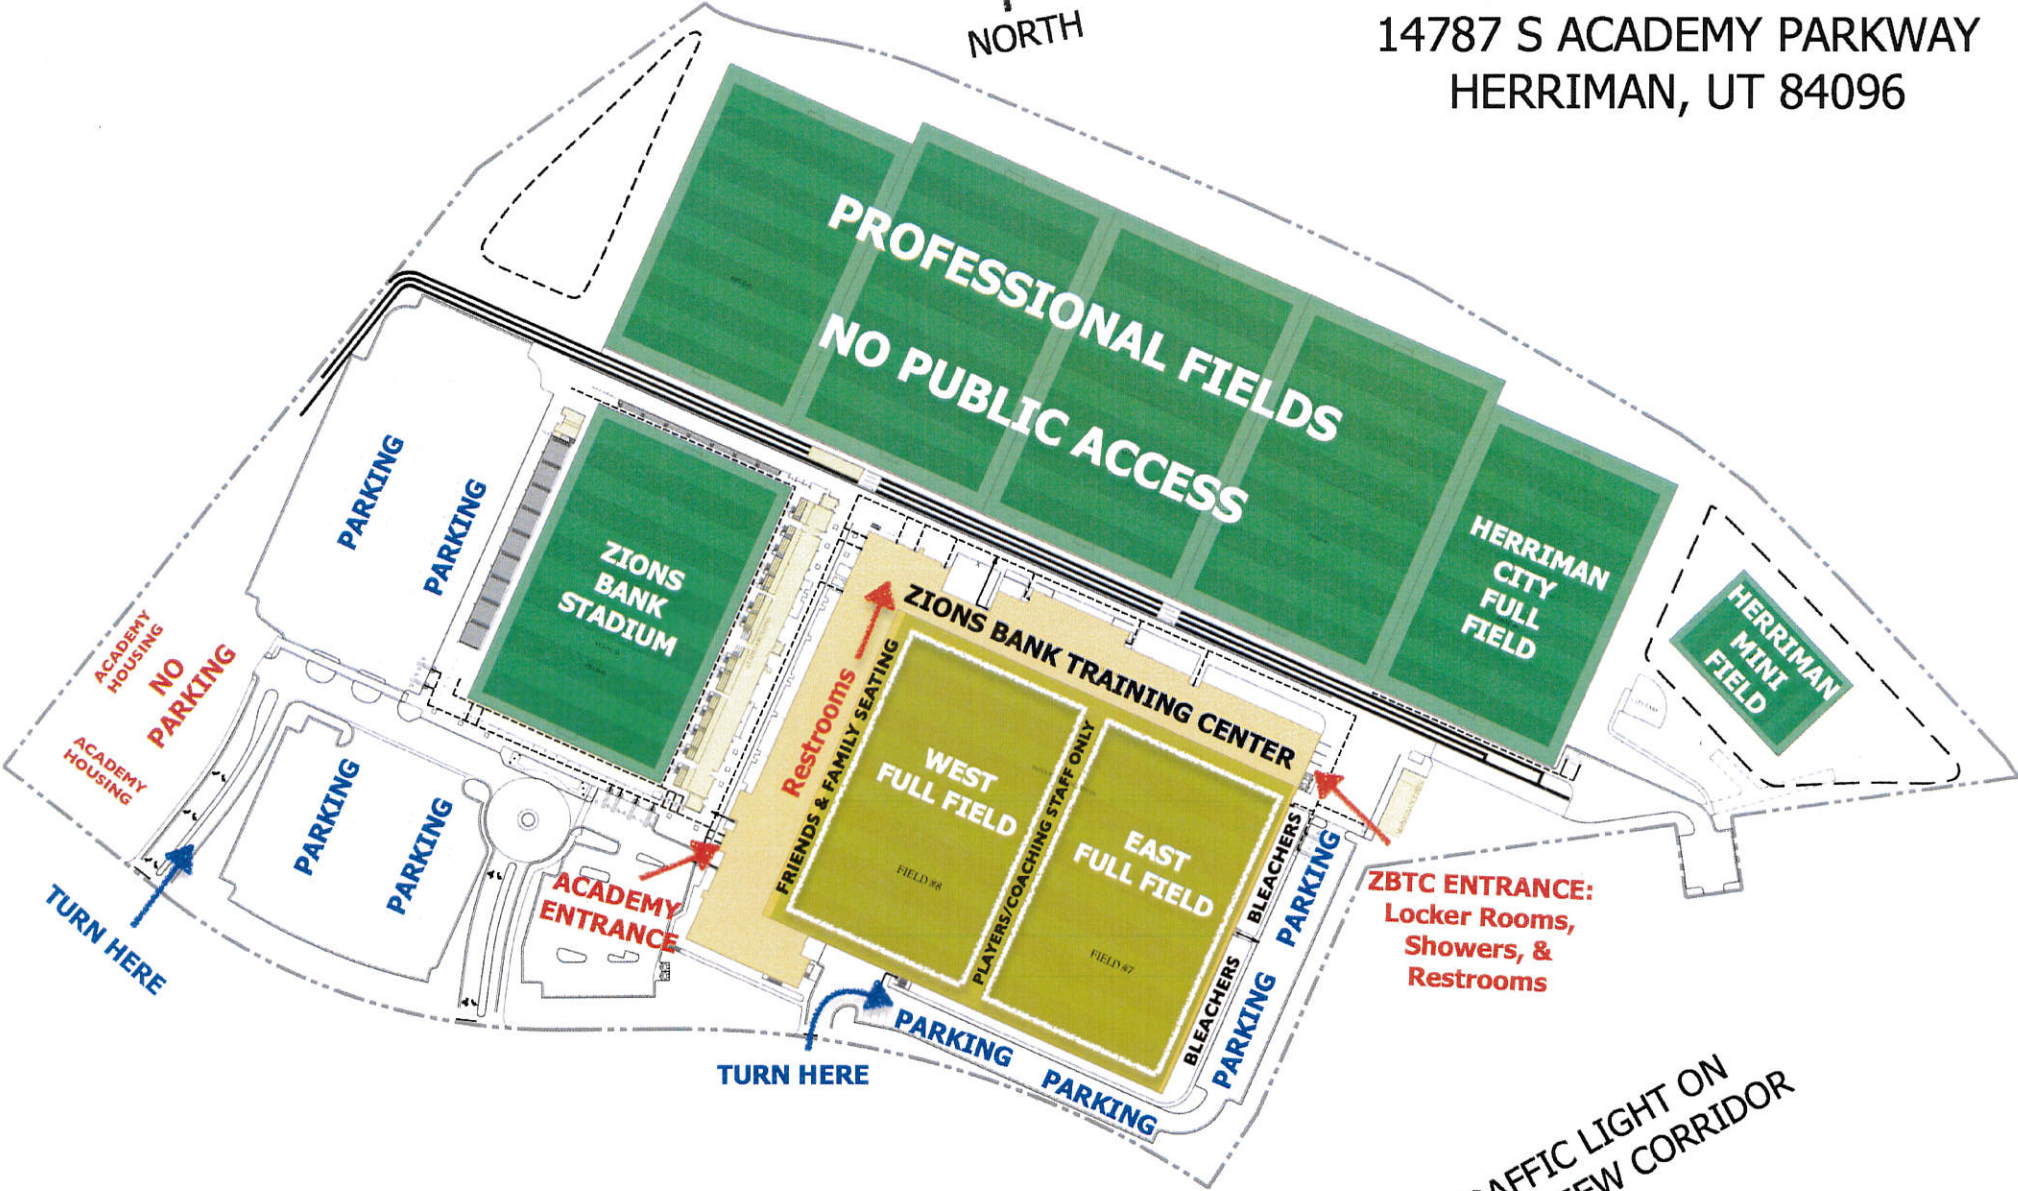

RSL TRAINING ACADEMY
14787 S ACADEMY PARKWAY
HERRIMAN, UT 84096

TO TRAFFIC LIGHT ON
MOUNTAIN VIEW CORRIDOR