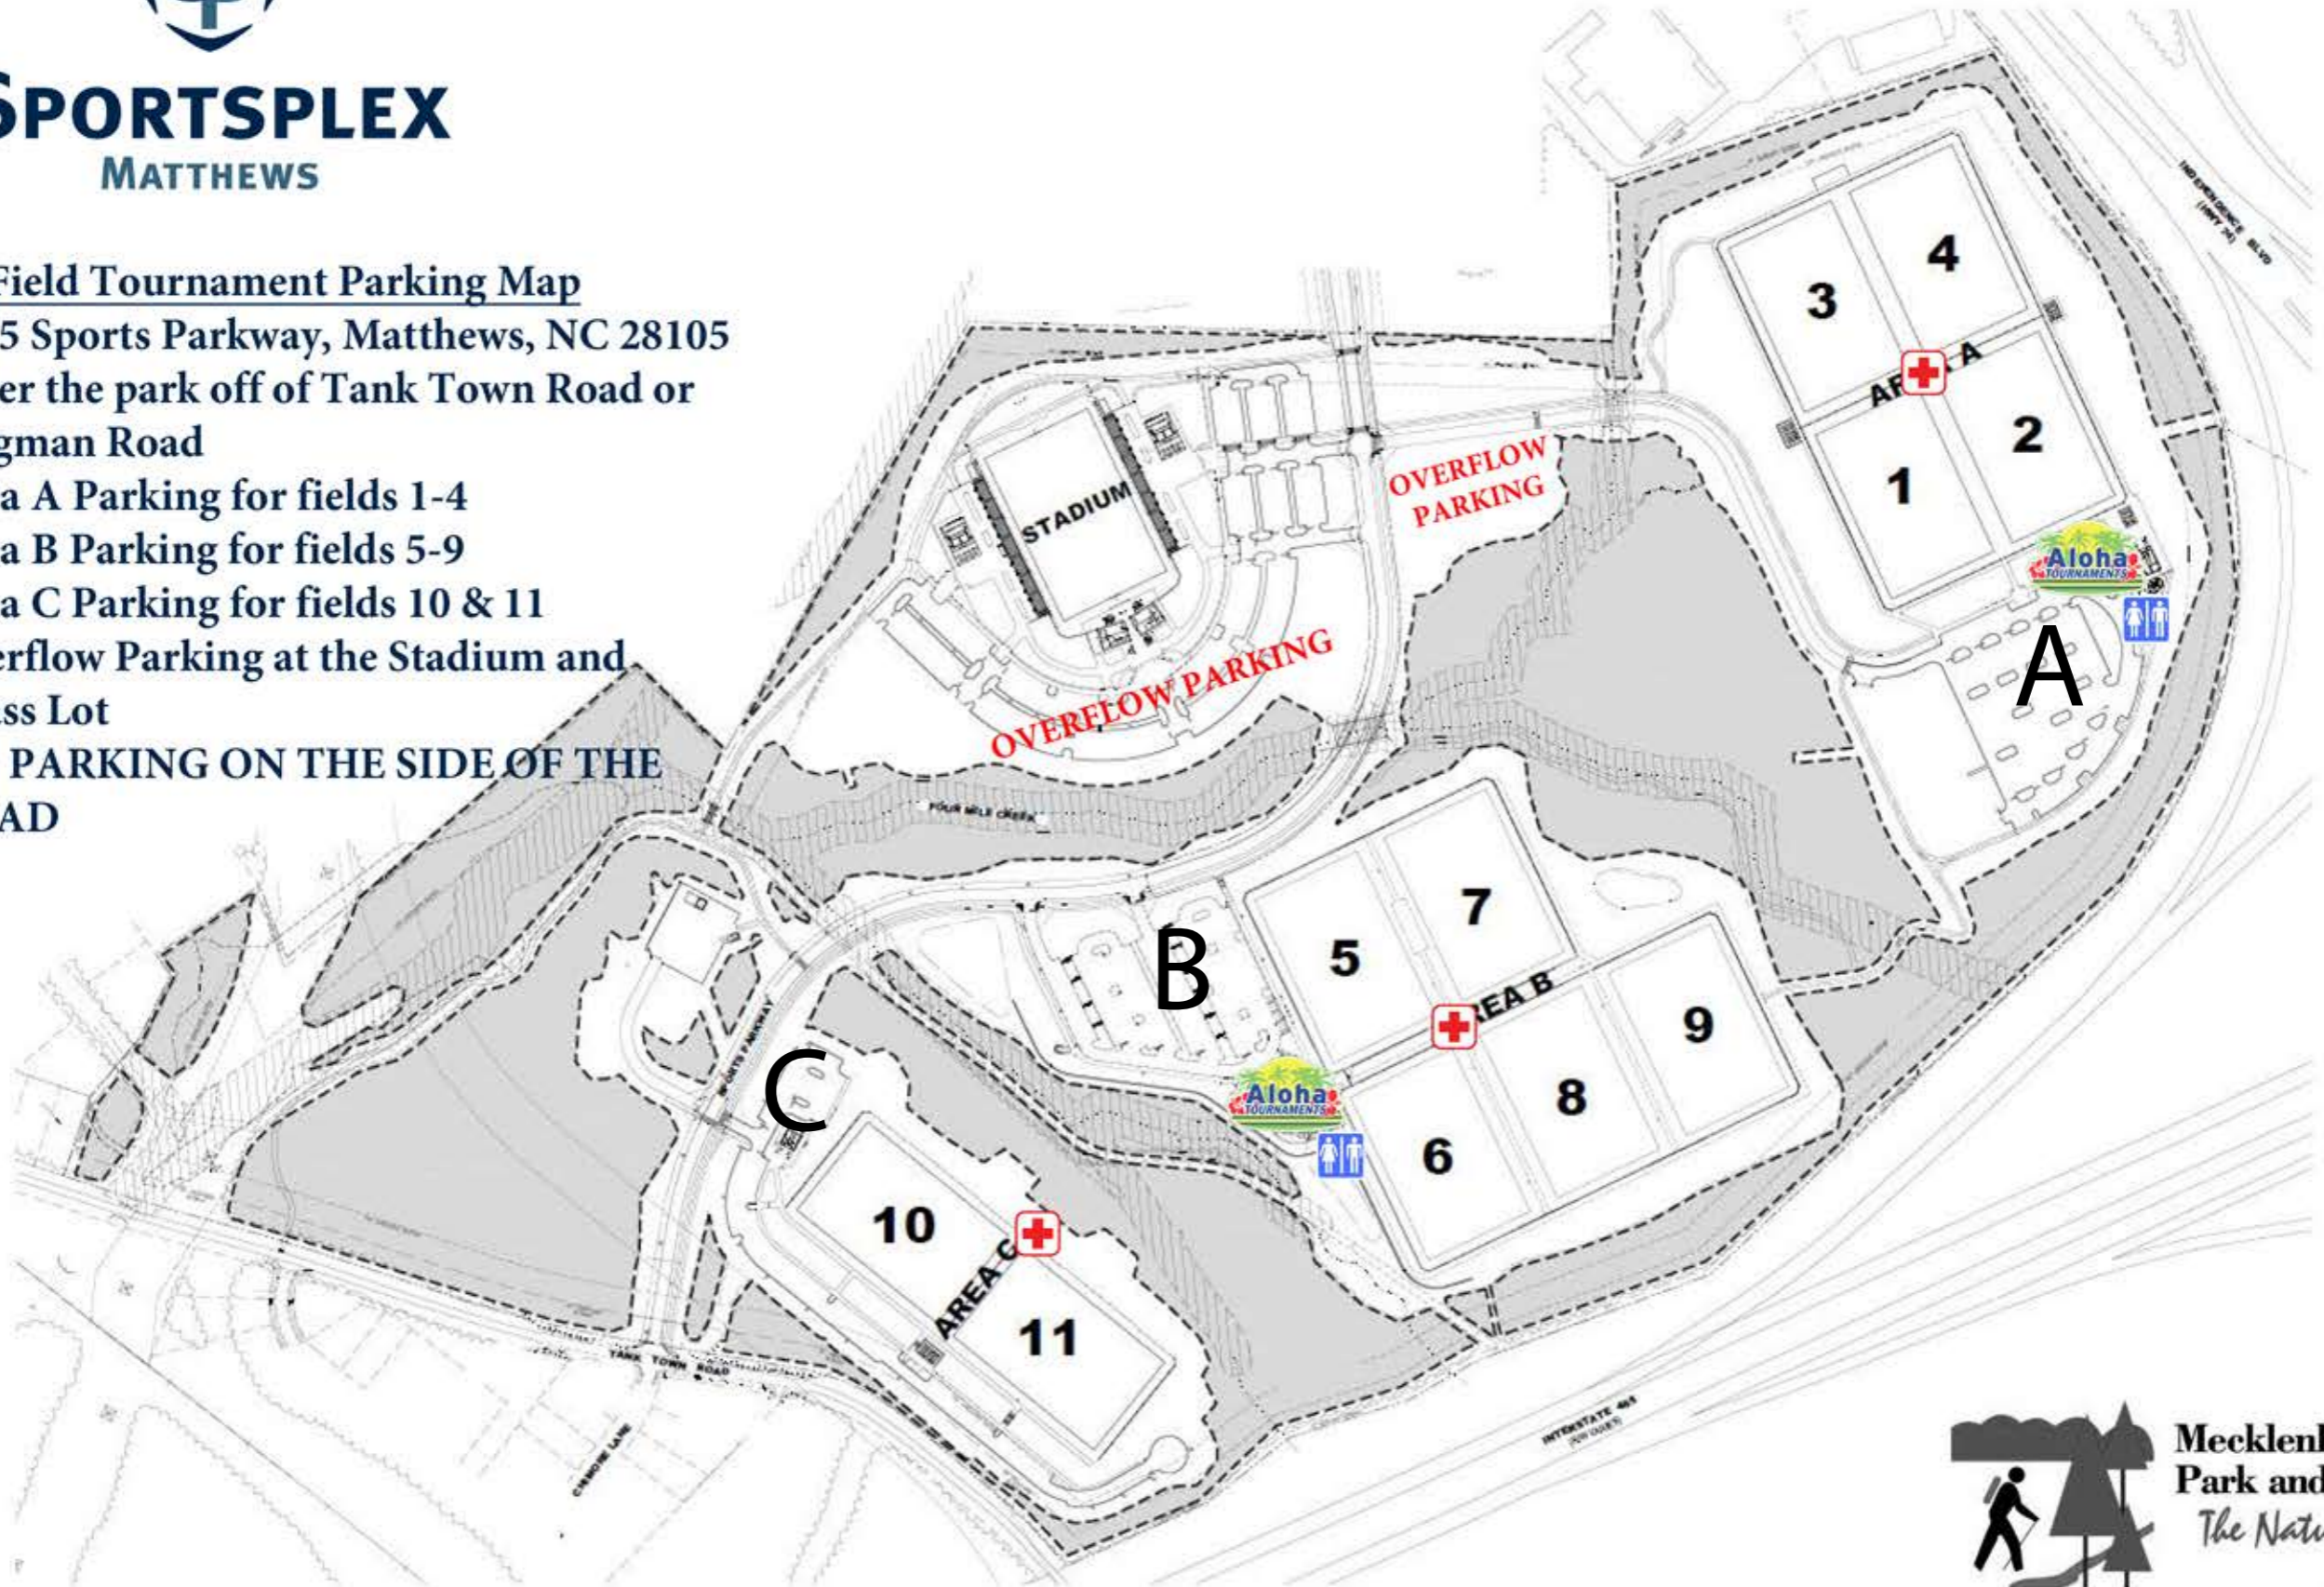

SPORTSPLEX

MATTHEWS

11 Field Tournament Parking Map

2425 Sports Parkway, Matthews, NC 28105

Enter the park off of Tank Town Road or
Brigman Road

Area A Parking for fields 1-4

Area B Parking for fields 5-9

Area C Parking for fields 10 & 11

Overflow Parking at the Stadium and
Grass Lot

**NO PARKING ON THE SIDE OF THE
ROAD**

Mecklenburg County
Park and Recreation

*The Natural Place
To Be...*

www.parkandrec.com