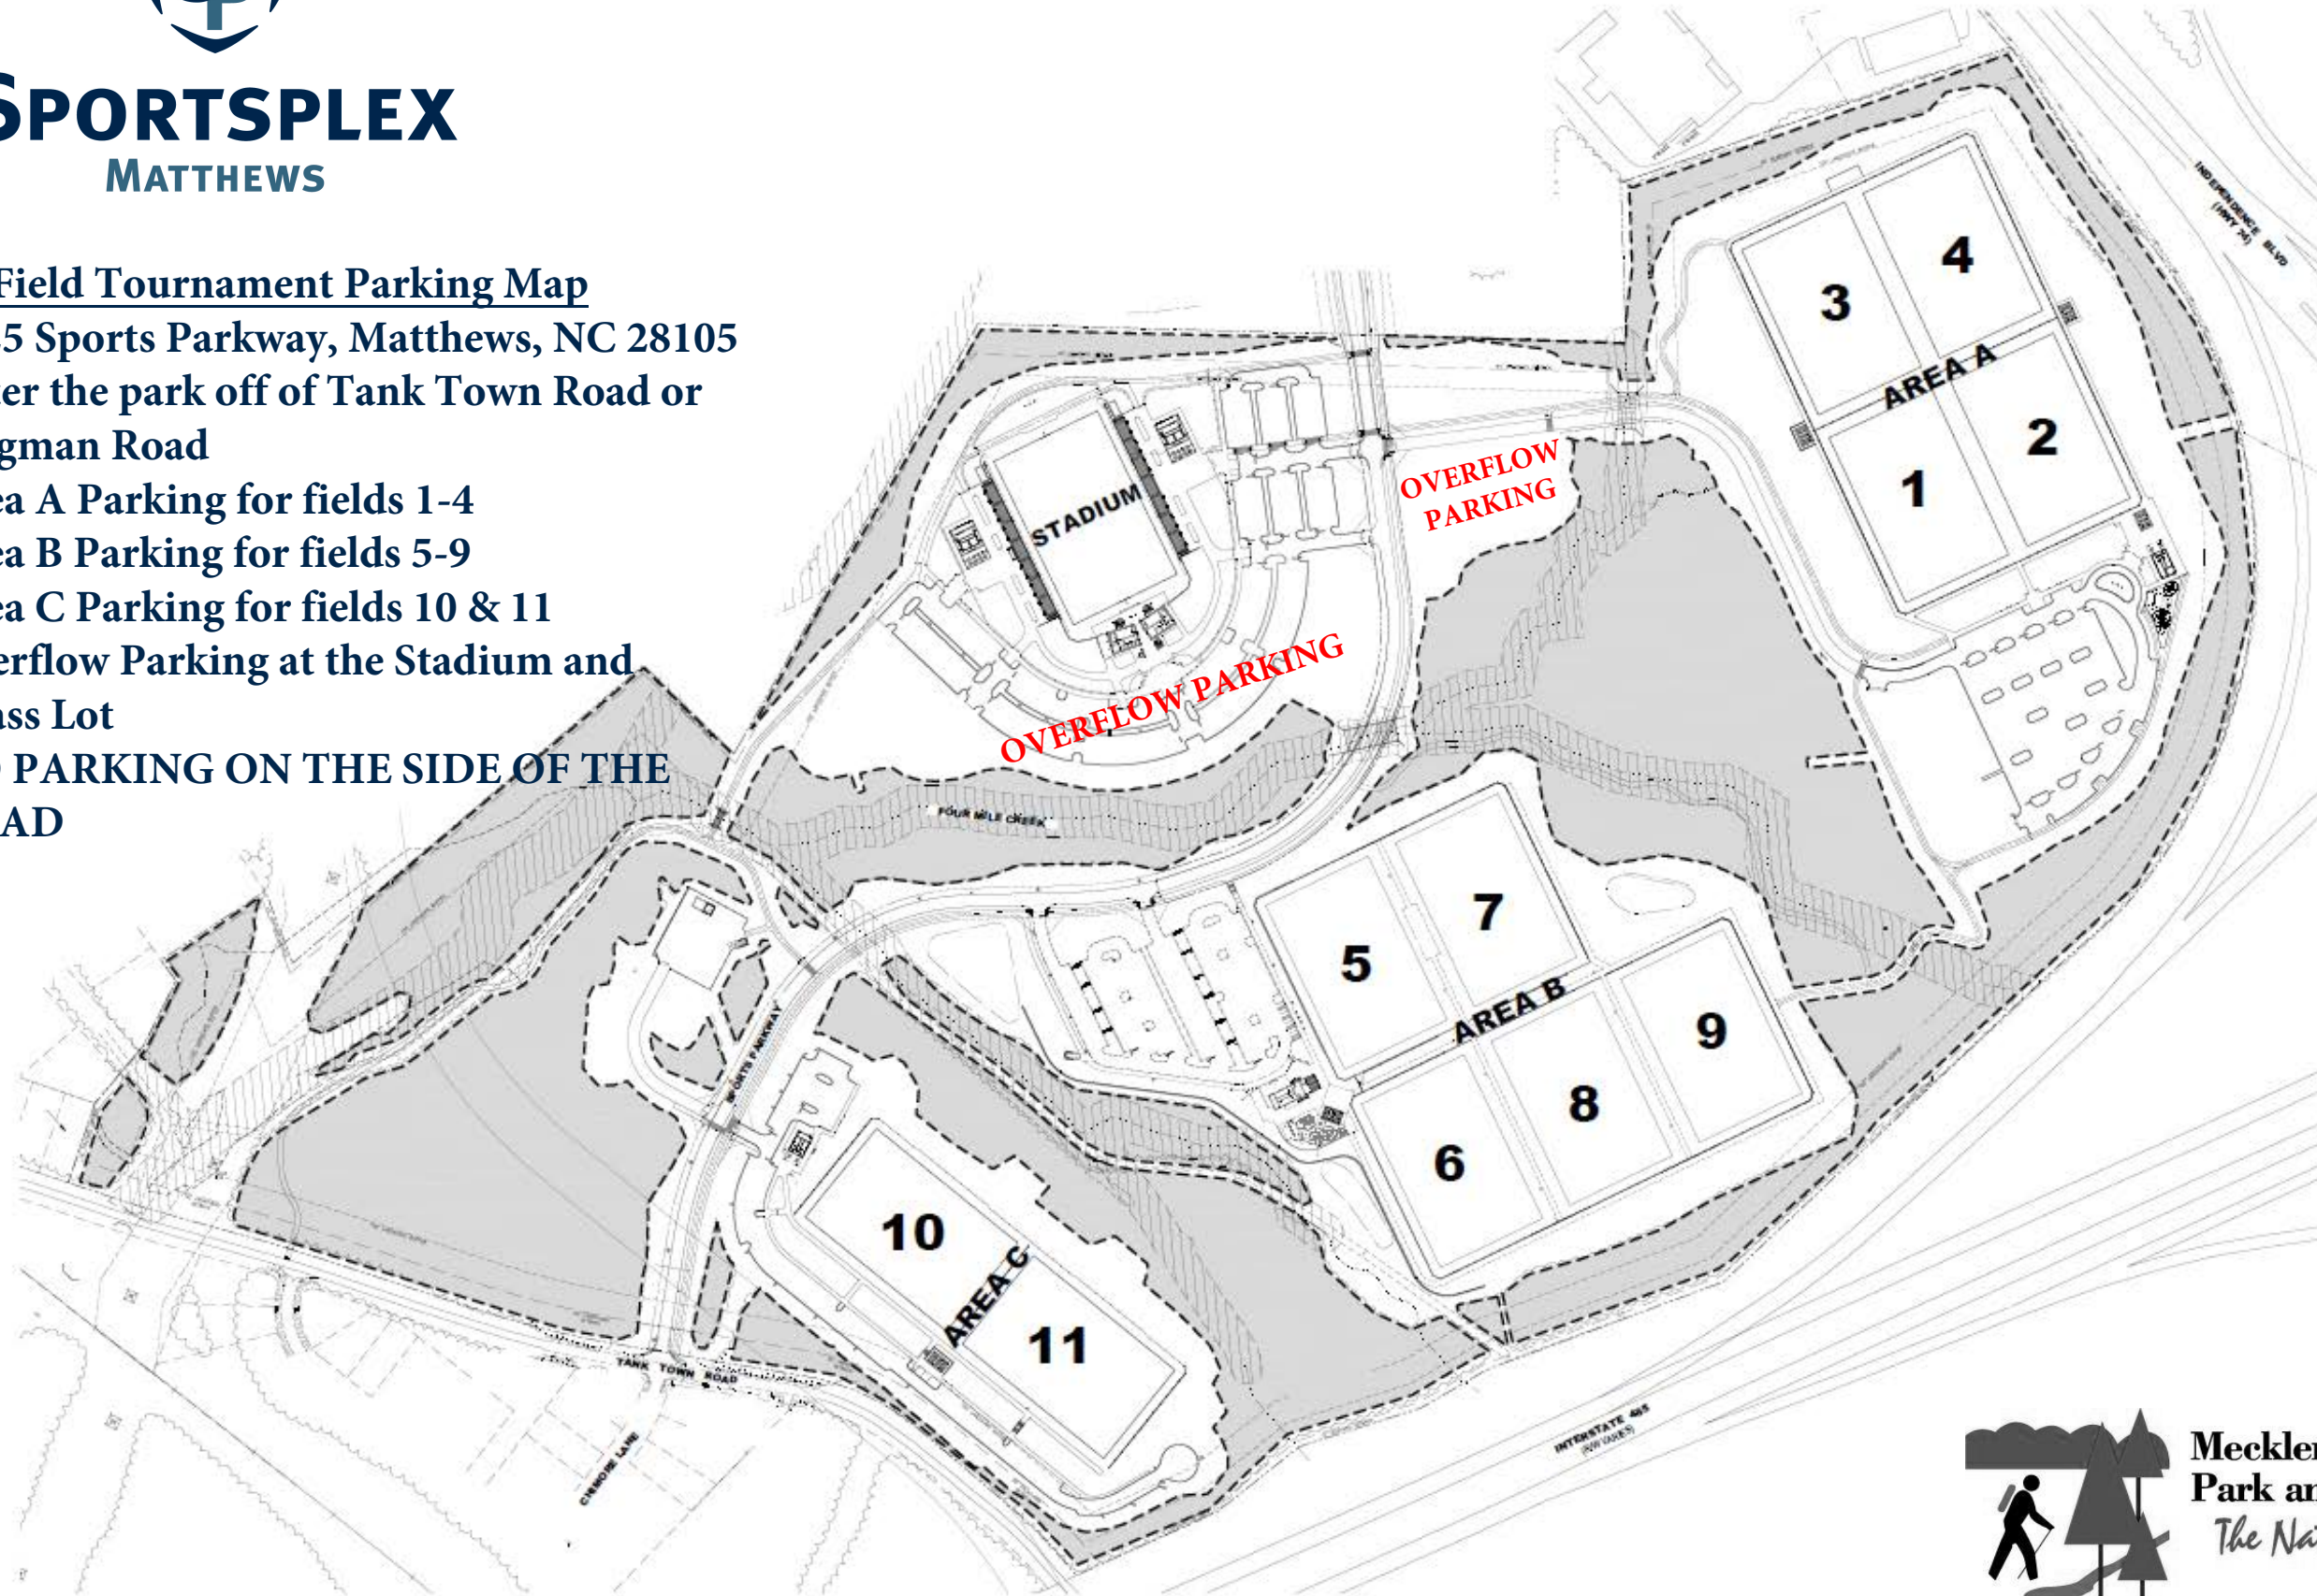

SPORTSPLEX

MATTHEWS

11 Field Tournament Parking Map

2425 Sports Parkway, Matthews, NC 28105

Enter the park off of Tank Town Road or
Brigman Road

Area A Parking for fields 1-4

Area B Parking for fields 5-9

Area C Parking for fields 10 & 11

Overflow Parking at the Stadium and
Grass Lot

**NO PARKING ON THE SIDE OF THE
ROAD**

**Mecklenburg County
Park and Recreation**
*The Natural Place
To Be...*
www.parkandrec.com