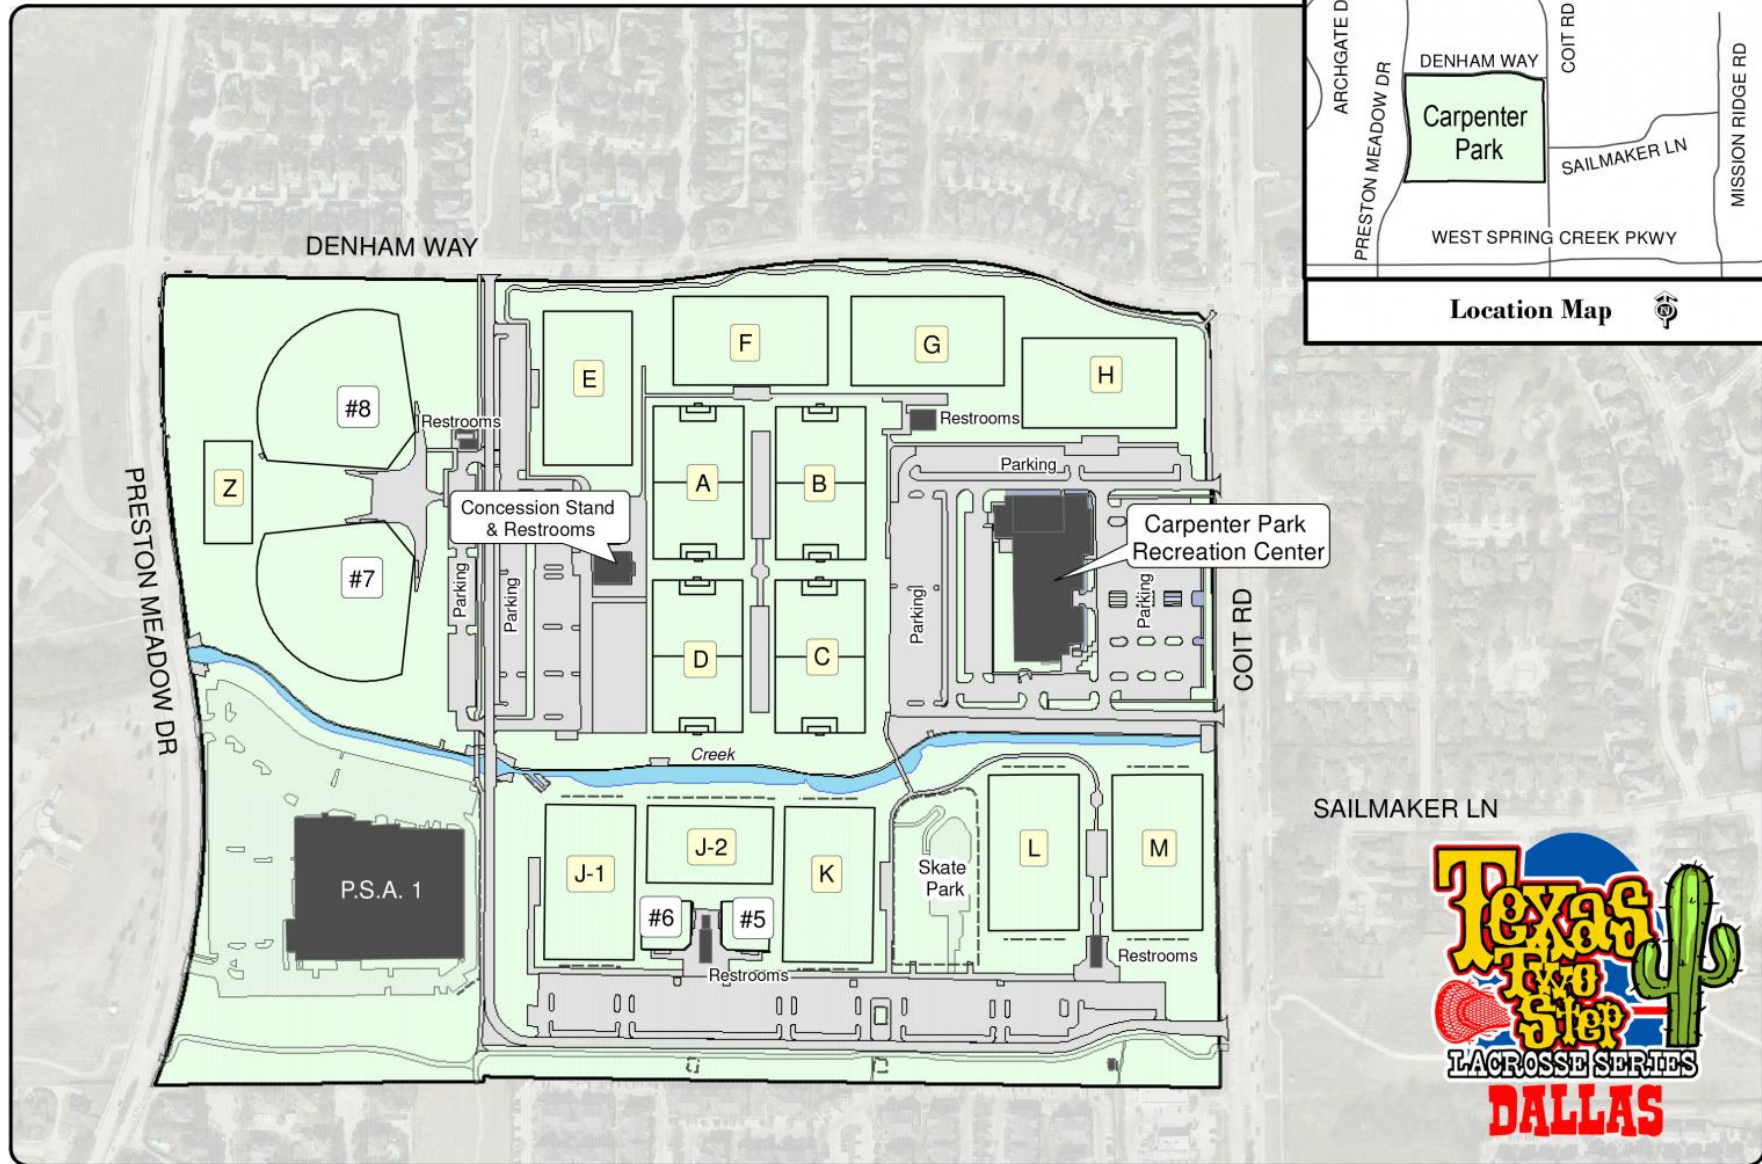

2020 Plano Labor Day Invitational XXXX

Carpenter Park

6701 Coit Rd, Plano, TX 75024

TinaB 8/31/2020 L:\worduser\Athletics\Fall 2020\CarpenterParkLaborDayClassicXXXX.mxd

Note: This map is for abstract purposes only. Map is void after Dec. 12, 2020
Field use by schedule or reservation only

Parking is limited...Please car pool.
Thank you for not parking on streets and respecting neighborhood integrity.