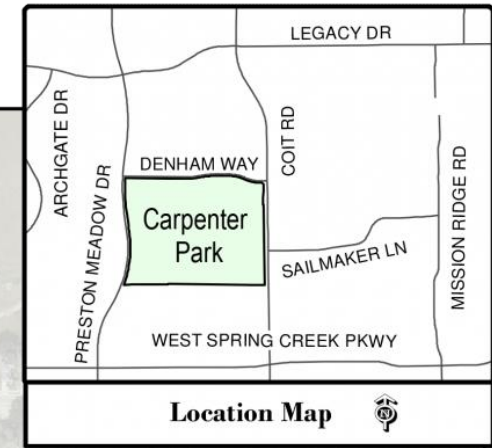

2020 Plano Labor Day Invitational XXXX

Carpenter Park

6701 Coit Rd, Plano, TX 75024

TinaB 8/31/2020 L:\worduser\Athletics\Fall 2020\CarpenterParkLaborDayClassicXXXX.mxd

Note: This map is for abstract purposes only. Map is void after Dec. 12, 2020
Field use by schedule or reservation only

Parking is limited...Please car pool.
Thank you for not parking on streets and respecting neighborhood integrity.