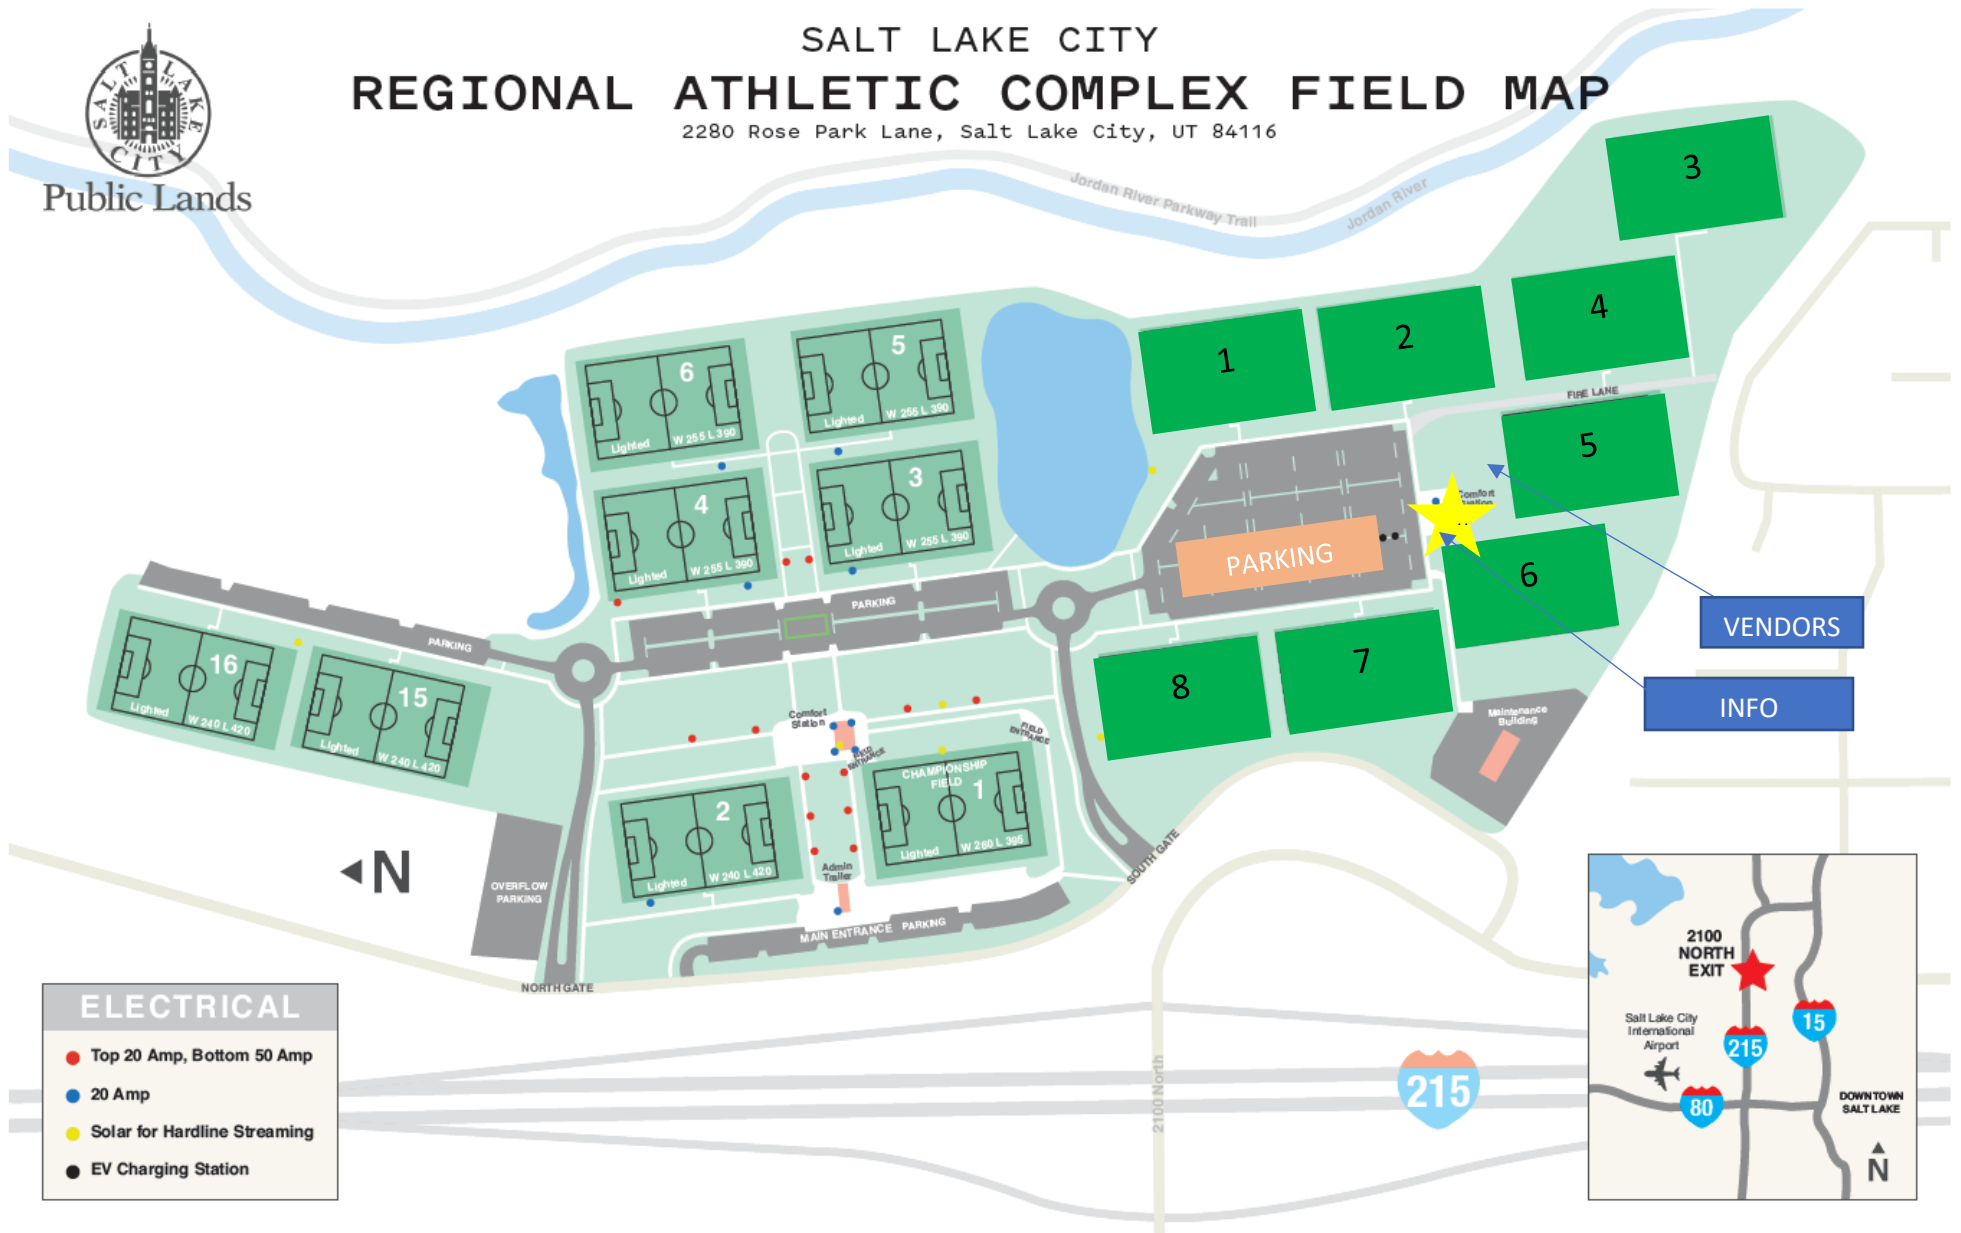

Public Lands

SALT LAKE CITY REGIONAL ATHLETIC COMPLEX FIELD MAP

2280 Rose Park Lane, Salt Lake City, UT 84116

ELECTRICAL

- Top 20 Amp, Bottom 50 Amp
- 20 Amp
- Solar for Hardline Streaming
- EV Charging Station