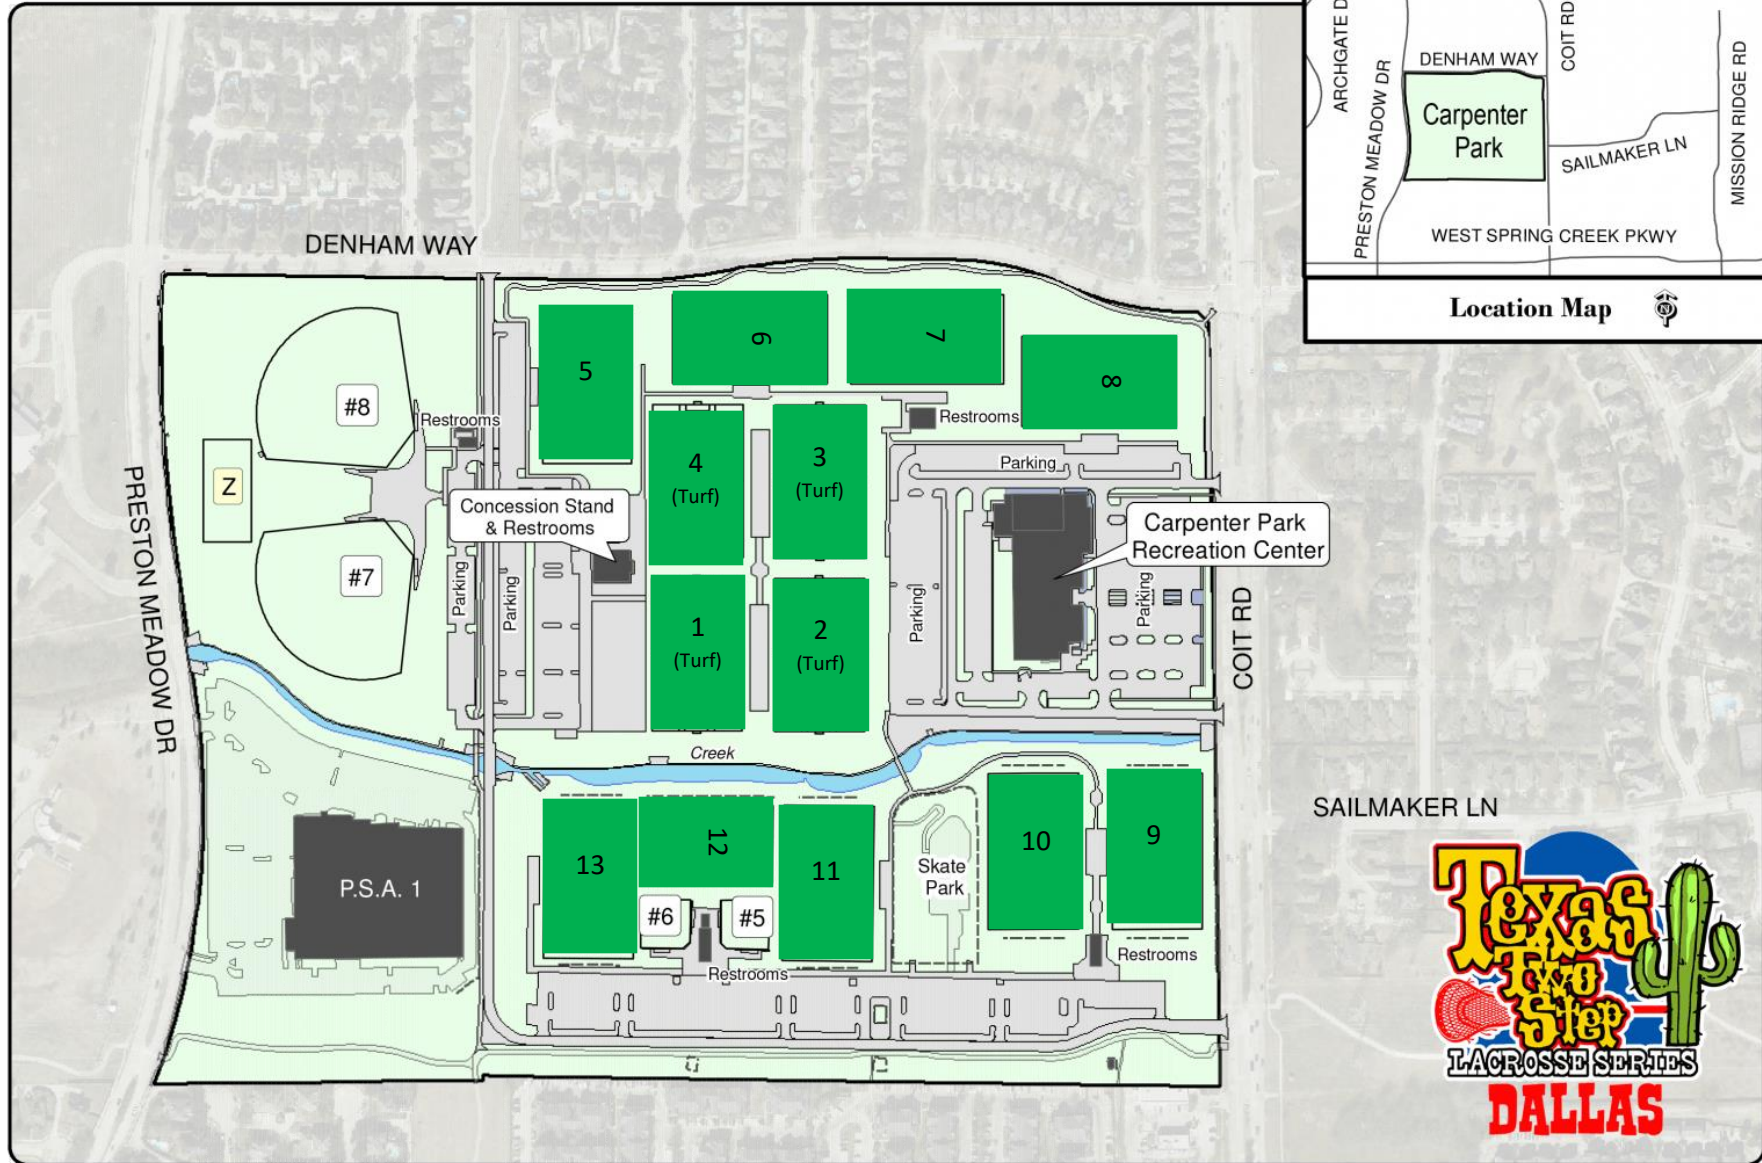

2020 Plano Labor Day Invitational XXXX

Carpenter Park

6701 Coit Rd, Plano, TX 75024

TinaB 8/31/2020 L:\worduser\Athletics\Fall 2020\CarpenterParkLaborDayClassicXXXX.mxd

Note: This map is for abstract purposes only. Map is void after Dec. 12, 2020
Field use by schedule or reservation only

Parking is limited...Please car pool.
Thank you for not parking on streets and respecting neighborhood integrity.