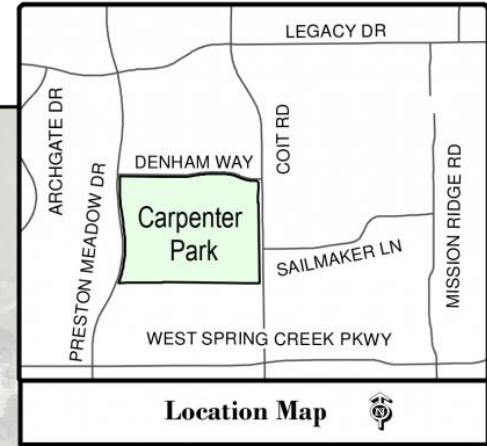

2020 Plano Labor Day Invitational XXXX

Carpenter Park

6701 Coit Rd, Plano, TX 75024

TinaB 8/31/2020 L:\worduser\Athletics\Fall 2020\CarpenterParkLaborDayClassicXXXX.mxd

Note: This map is for abstract purposes only. Map is void after Dec. 12, 2020
Field use by schedule or reservation only

Parking is limited...Please car pool.
Thank you for not parking on streets and respecting neighborhood integrity.