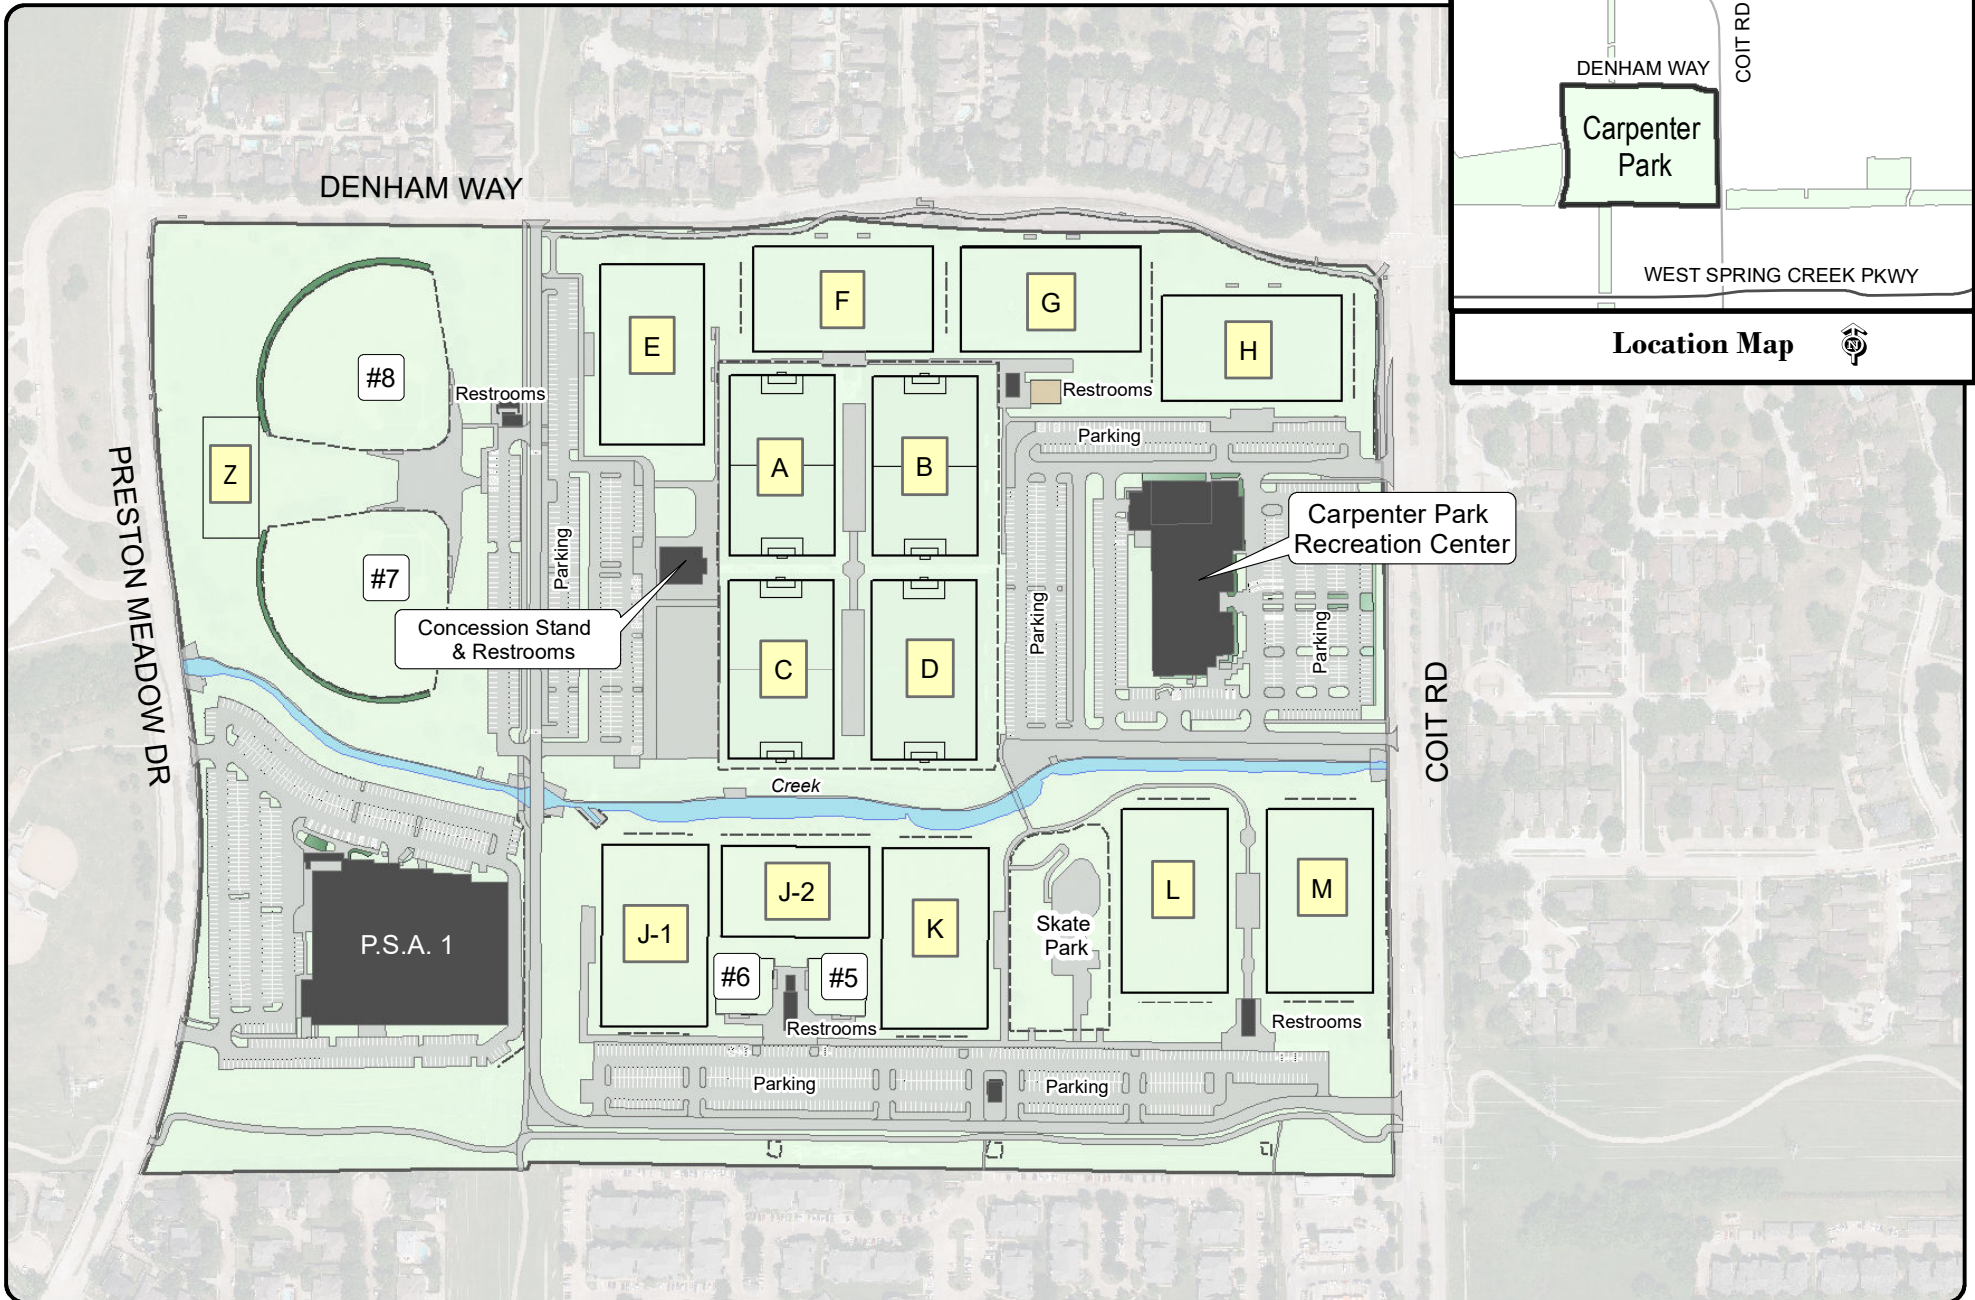

# Carpenter Park

6701 Coit Rd, Plano, TX 75024

TinaB 5/25/2022 L:\worduser\Athletics\2022 Summer\CarpenterPark.mxd

Note: This map is for abstract purposes only. Map is void after August 14, 2022.  
Field use by schedule or reservation only

Parking is limited...Please car pool.  
Thank you for not parking on streets and respecting neighborhood integrity.